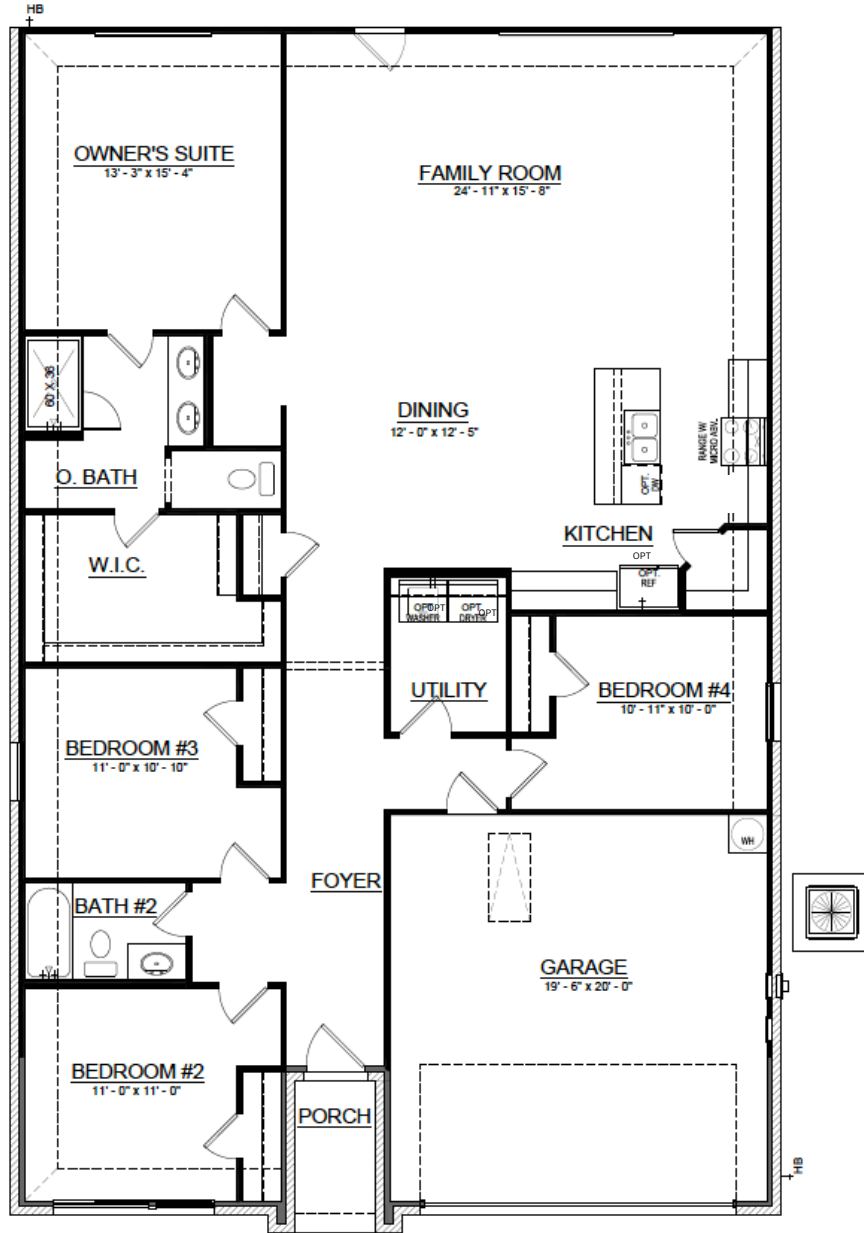

SALES EFFECTICE DATE: 4.4.24

THE GRIER

2000
From Sq. Ft.

1

4

2

2

MAIN FLOOR - ELEVATION D

SALES EFFECTIVE DATE: 4.4.24

THE GRIER

2000
From Sq. Ft.

1

4

2

2

OPT. OWNERS BATH 2