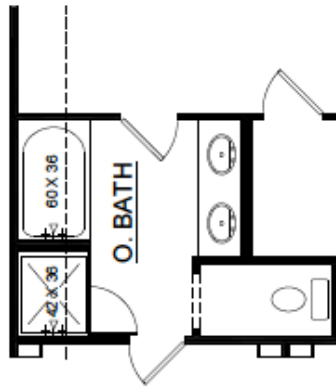

SALES EFFECTIVE DATE: 4.4.24

THE GRIER

2000
From Sq. Ft.

1

4

2

2

OPT. OWNERS BATH 2