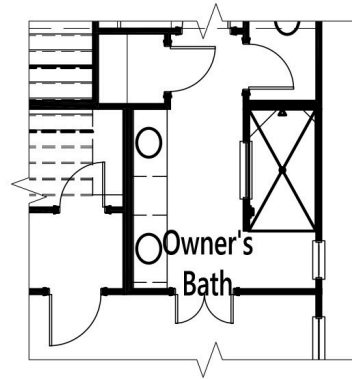

Sales Effective Date: 9.16.24

OPTIONS

OPT STUDY ILO BEDROOM 2

OPT OWNERS BATH

 469-782-9190

www.cambridgehomes.com

Cambridge Homes, 2600 Network Blvd Ste. 150, Frisco, Texas 75034. These depictions represent an artist's concept of the product and are not intended to be an exact representation and are not intended to show specific detailing. The company may change home design, price, materials, features and methods of construction without prior notice. Square footages are estimates only. Copyright © 2024 Cambridge Homes Holdings, LLC. All rights reserved. **Plan Effective Date: 9.10.24**