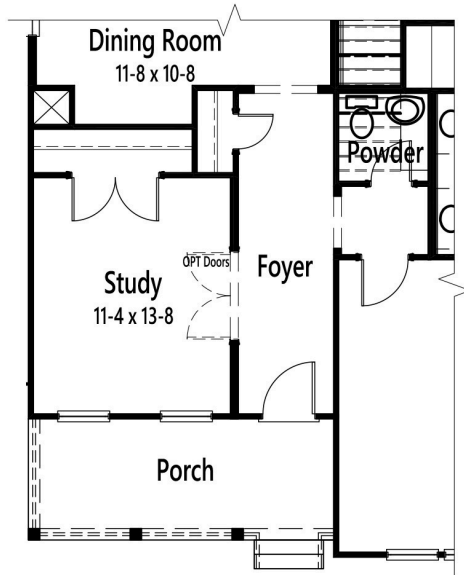

THE PEYTON

2509
From Sq. Ft.

2

4

3

2

LAKE PARK

TRADITIONAL SERIES

Sales Effective Date: 9.16.24

CambridgeHomes

469-782-9190

www.cambridgehomes.com

Texana Farmhouse Elevation

📞 469-782-9190

www.cambridgehomes.com

Cambridge Homes, 2600 Network Blvd Ste. 150, Frisco, Texas 75034. These depictions represent an artist's concept of the product and are not intended to be an exact representation and are not intended to show specific detailing. The company may change home design, price, materials, features and methods of construction without prior notice. Square footages are estimates only. Copyright © 2024 Cambridge Homes Holdings, LLC. All rights reserved. **Plan Effective Date: 9.10.24**

Sales Effective Date: 9.16.24

OPTIONS

OPT STUDY ILO BEDROOM 2

OPT OWNERS BATH

 469-782-9190

www.cambridgehomes.com

Cambridge Homes, 2600 Network Blvd Ste. 150, Frisco, Texas 75034. These depictions represent an artist's concept of the product and are not intended to be an exact representation and are not intended to show specific detailing. The company may change home design, price, materials, features and methods of construction without prior notice. Square footages are estimates only. Copyright © 2024 Cambridge Homes Holdings, LLC. All rights reserved. **Plan Effective Date: 9.10.24**