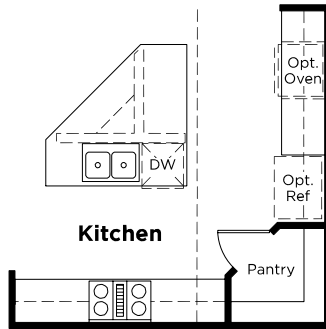

Sales Effective Date: 11.27.23

OPTIONS

Opt. Owner's Bath

Opt. Angled Island

Opt. Bedroom 3

📞 469-782-9190

www.cambridgehomes.com

Cambridge Homes, 2600 Network Blvd Ste. 150, Frisco, Texas 75034. These depictions represent an artist's concept of the product and are not intended to be an exact representation and are not intended to show specific detailing. The company may change home design, price, materials, features and methods of construction without prior notice. Square footages are estimates only. Copyright © 2023 Cambridge Homes Holdings, LLC. All rights reserved. **Plan Effective Date: 11.9.23**