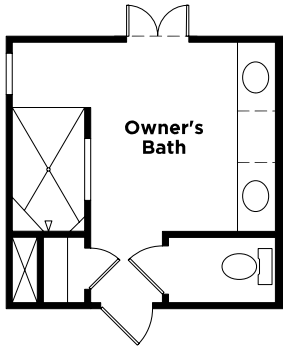

Sales Effective Date: 11.27.23

OPTIONS

Opt. Owner's Bath

Opt. Angled Island

Opt. Bedroom 3

📞 469-782-9190

www.cambridgehomes.com

Cambridge Homes, 2600 Network Blvd Ste. 150, Frisco, Texas 75034. These depictions represent an artist's concept of the product and are not intended to be an exact representation and are not intended to show specific detailing. The company may change home design, price, materials, features and methods of construction without prior notice. Square footages are estimates only. Copyright © 2023 Cambridge Homes Holdings, LLC. All rights reserved. **Plan Effective Date: 11.9.23**