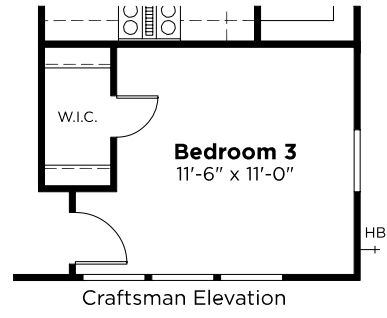

Sales Effective Date: 11.27.23

OPTIONS

Opt. Owner's Bath

Opt. Angled Island

Opt. Bedroom 3

📞 469-782-9190

www.cambridgehomes.com

Cambridge Homes, 2600 Network Blvd Ste. 150, Frisco, Texas 75034. These depictions represent an artist's concept of the product and are not intended to be an exact representation and are not intended to show specific detailing. The company may change home design, price, materials, features and methods of construction without prior notice. Square footages are estimates only. Copyright © 2023 Cambridge Homes Holdings, LLC. All rights reserved. **Plan Effective Date: 11.9.23**