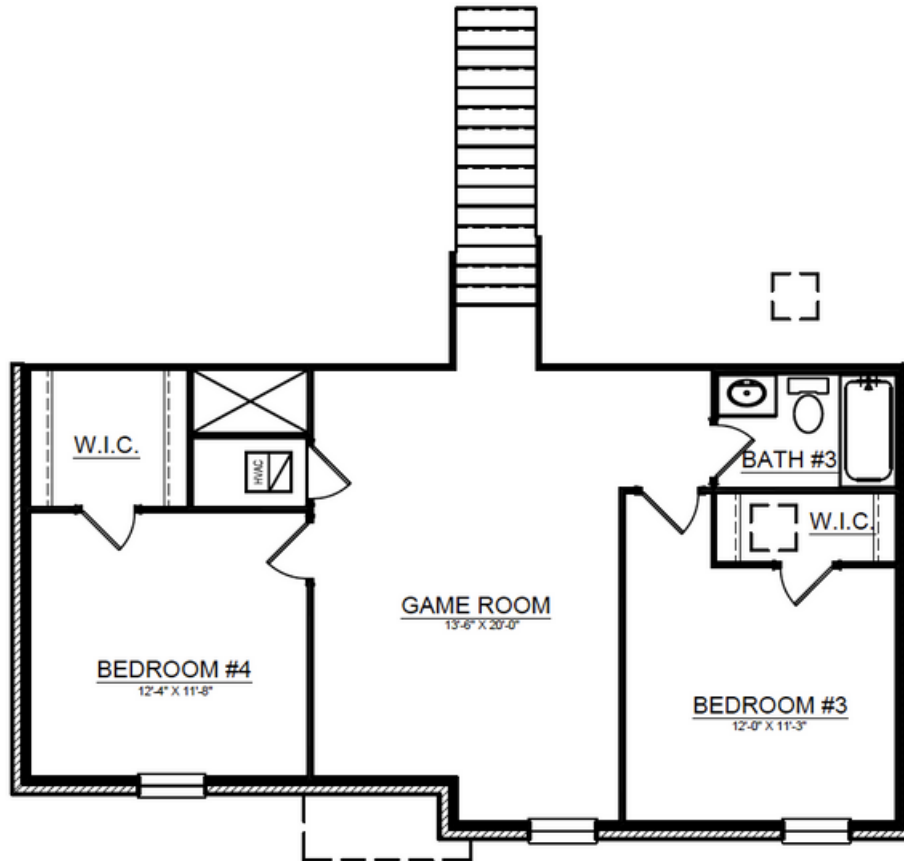

THE PROVIDENCE

2572
From Sq. Ft.

MAIN FLOOR - ELEVATION D

 469-782-9190

www.cambridgehomes.com

Cambridge Homes, 2600 Network Blvd Ste. 150, Frisco, Texas 75034. These depictions represent an artist's concept of the product and are not intended to be an exact representation and are not intended to show specific detailing. The company may change home design, price, materials, features and methods of construction without prior notice. Square footages are estimates only. Copyright © 2023 Cambridge Homes Holdings, LLC. All rights reserved. 4.28.23