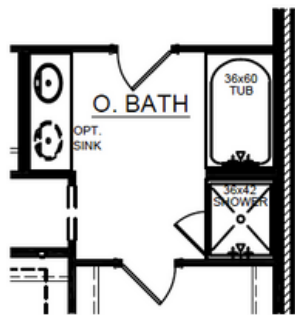

THE PROVIDENCE

2572
From Sq. Ft.

OPT. OWNERS BATH 3