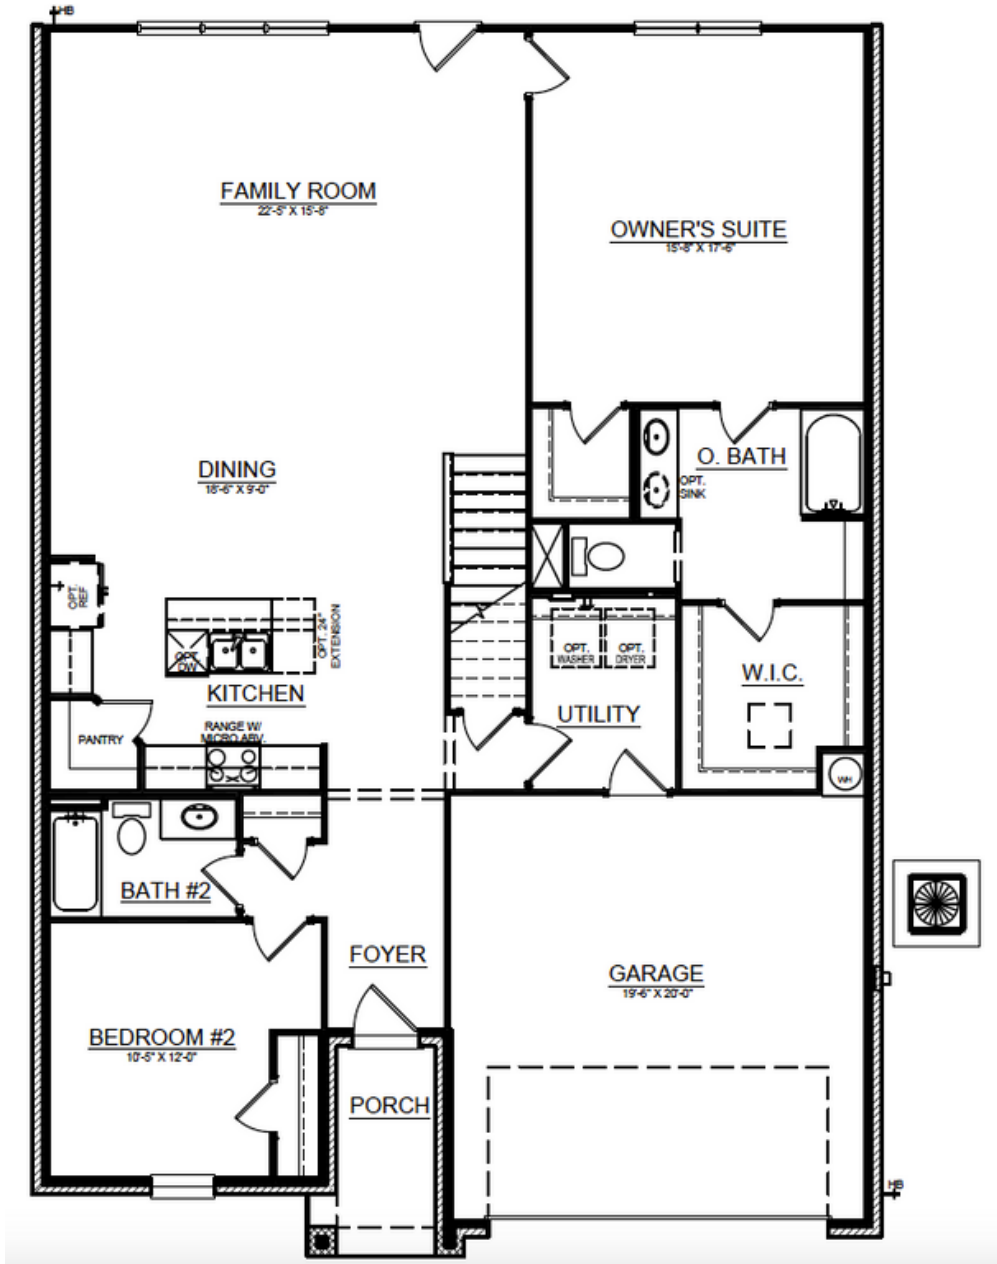

THE PROVIDENCE

2572
From Sq. Ft.

ELEVATION D

ELEVATION E

ELEVATION F

469-782-9190

www.cambridgehomes.com

Cambridge Homes, 2600 Network Blvd Ste. 150, Frisco, Texas 75034. These depictions represent an artist's concept of the product and are not intended to be an exact representation and are not intended to show specific detailing. The company may change home design, price, materials, features and methods of construction without prior notice. Square footages are estimates only. Copyright © 2023 Cambridge Homes Holdings, LLC. All rights reserved. 4.28.23

THE PROVIDENCE

2572
From Sq. Ft.

MAIN FLOOR - ELEVATION D

469-782-9190

www.cambridgehomes.com

Cambridge Homes, 2600 Network Blvd Ste. 150, Frisco, Texas 75034. These depictions represent an artist's concept of the product and are not intended to be an exact representation and are not intended to show specific detailing. The company may change home design, price, materials, features and methods of construction without prior notice. Square footages are estimates only. Copyright © 2023 Cambridge Homes Holdings, LLC. All rights reserved. 4.28.23