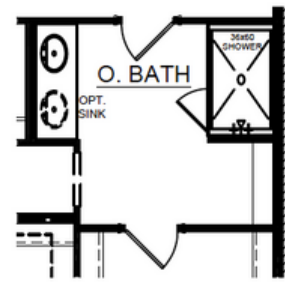

OPT. OWNERS BATH 2

OPTIONS

469-782-9190

www.cambridgehomes.com

Cambridge Homes, 2600 Network Blvd Ste. 150, Frisco, Texas 75034. These depictions represent an artist's concept of the product and are not intended to be an exact representation and are not intended to show specific detailing. The company may change home design, price, materials, features and methods of construction without prior notice. Square footages are estimates only. Copyright © 2023 Cambridge Homes Holdings, LLC. All rights reserved. 4.28.23