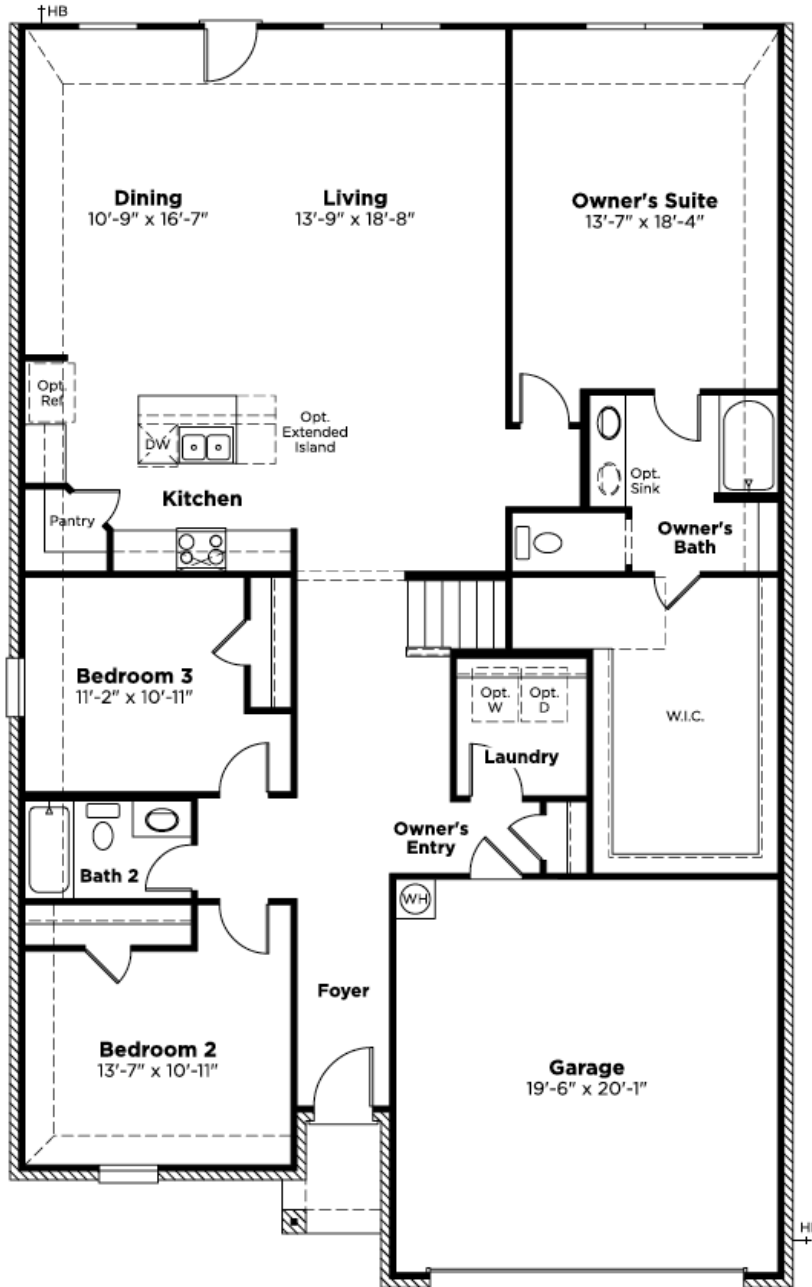

# THE ELLERDALE

**2908**  
From Sq. Ft.

ELEVATION D

ELEVATION E

ELEVATION F

 469-782-9190

[www.cambridgehomes.com](http://www.cambridgehomes.com)

# THE ELLERDALE

**2908**  
From Sq. Ft.

MAIN FLOOR - ELEVATION D

469-782-9190

www.cambridgehomes.com

Cambridge Homes, 2600 Network Blvd Ste. 150, Frisco, Texas 75034. These depictions represent an artist's concept of the product and are not intended to be an exact representation and are not intended to show specific detailing. The company may change home design, price, materials, features and methods of construction without prior notice. Square footages are estimates only. Copyright © 2023 Cambridge Homes Holdings, LLC. All rights reserved. 4.14.23

# THE ELLERDALE

**2908**  
From Sq. Ft.

UPPER FLOOR - ELEVATION D

 469-782-9190

[www.cambridgehomes.com](http://www.cambridgehomes.com)

Cambridge Homes, 2600 Network Blvd Ste. 150, Frisco, Texas 75034. These depictions represent an artist's concept of the product and are not intended to be an exact representation and are not intended to show specific detailing. The company may change home design, price, materials, features and methods of construction without prior notice. Square footages are estimates only. Copyright © 2023 Cambridge Homes Holdings, LLC. All rights reserved. 4.14.23

# THE ELLERDALE

**2908**  
From Sq. Ft.

OPT OWNERS BATH

OPT OWNERS BATH 2