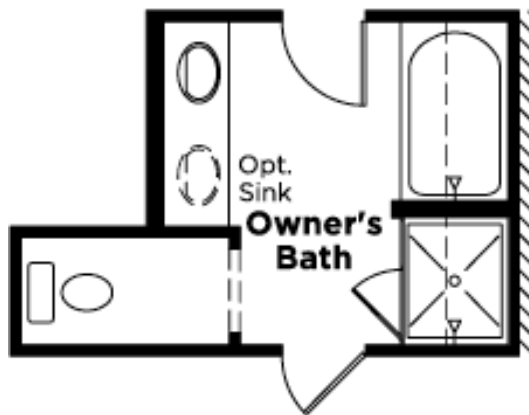

# THE ELLERDALE

**2908**  
From Sq. Ft.

UPPER FLOOR - ELEVATION D

 469-782-9190

[www.cambridgehomes.com](http://www.cambridgehomes.com)

Cambridge Homes, 2600 Network Blvd Ste. 150, Frisco, Texas 75034. These depictions represent an artist's concept of the product and are not intended to be an exact representation and are not intended to show specific detailing. The company may change home design, price, materials, features and methods of construction without prior notice. Square footages are estimates only. Copyright © 2023 Cambridge Homes Holdings, LLC. All rights reserved. 4.14.23

# THE ELLERDALE

**2908**  
From Sq. Ft.

OPT OWNERS BATH

OPT OWNERS BATH 2