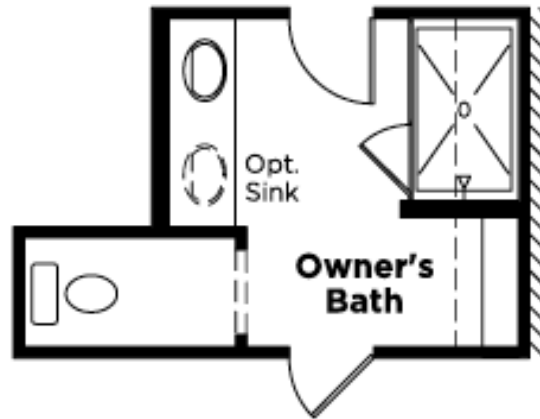

# THE ELLERDALE

**2908**  
From Sq. Ft.

UPPER FLOOR - ELEVATION D

 469-782-9190

[www.cambridgehomes.com](http://www.cambridgehomes.com)

Cambridge Homes, 2600 Network Blvd Ste. 150, Frisco, Texas 75034. These depictions represent an artist's concept of the product and are not intended to be an exact representation and are not intended to show specific detailing. The company may change home design, price, materials, features and methods of construction without prior notice. Square footages are estimates only. Copyright © 2023 Cambridge Homes Holdings, LLC. All rights reserved. 4.14.23

# THE ELLERDALE

**2908**  
From Sq. Ft.

OPT OWNERS BATH

OPT OWNERS BATH 2