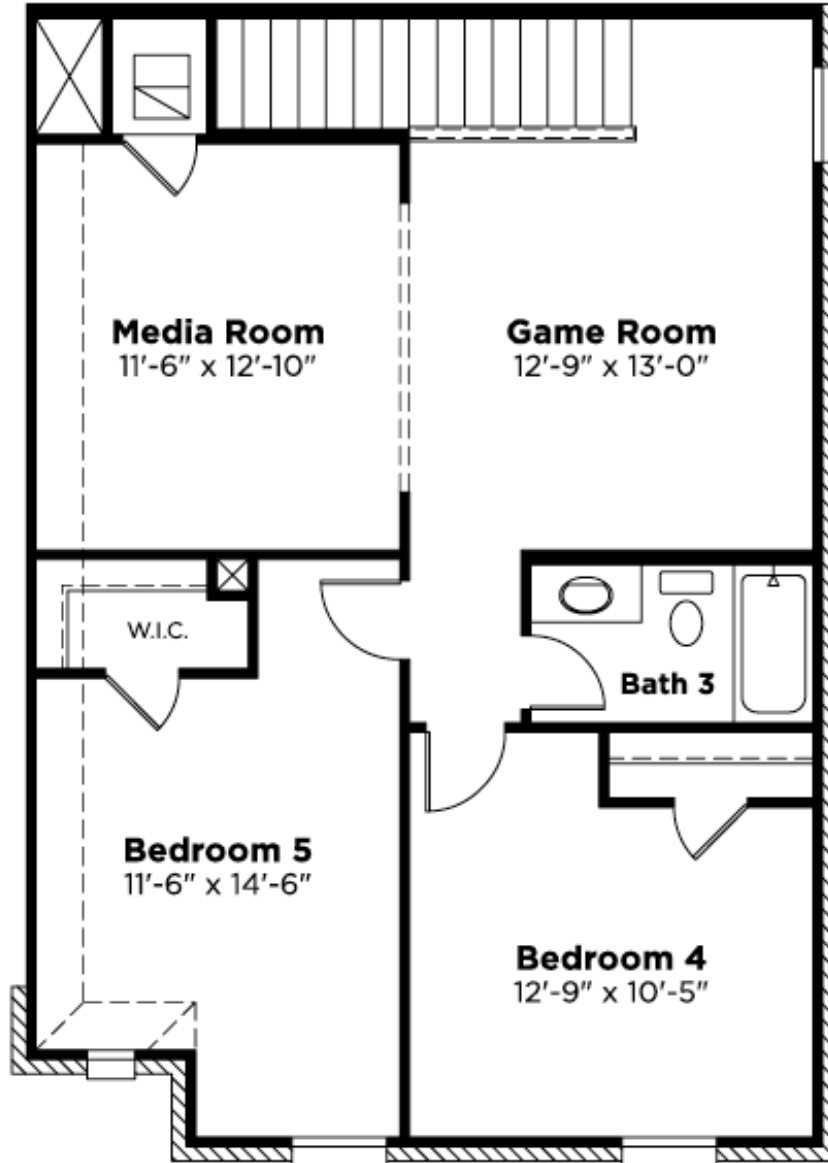

# THE ELLERDALE

**2908**  
From Sq. Ft.

ELEVATION D

ELEVATION E

ELEVATION F

 469-782-9190

[www.cambridgehomes.com](http://www.cambridgehomes.com)

# THE ELLERDALE

**2908**  
From Sq. Ft.

MAIN FLOOR - ELEVATION D

469-782-9190

www.cambridgehomes.com

Cambridge Homes, 2600 Network Blvd Ste. 150, Frisco, Texas 75034. These depictions represent an artist's concept of the product and are not intended to be an exact representation and are not intended to show specific detailing. The company may change home design, price, materials, features and methods of construction without prior notice. Square footages are estimates only. Copyright © 2023 Cambridge Homes Holdings, LLC. All rights reserved. 4.14.23

# THE ELLERDALE

**2908**  
From Sq. Ft.

UPPER FLOOR - ELEVATION D

 469-782-9190

[www.cambridgehomes.com](http://www.cambridgehomes.com)

Cambridge Homes, 2600 Network Blvd Ste. 150, Frisco, Texas 75034. These depictions represent an artist's concept of the product and are not intended to be an exact representation and are not intended to show specific detailing. The company may change home design, price, materials, features and methods of construction without prior notice. Square footages are estimates only. Copyright © 2023 Cambridge Homes Holdings, LLC. All rights reserved. 4.14.23

# THE ELLERDALE

**2908**  
From Sq. Ft.

OPT OWNERS BATH

OPT OWNERS BATH 2