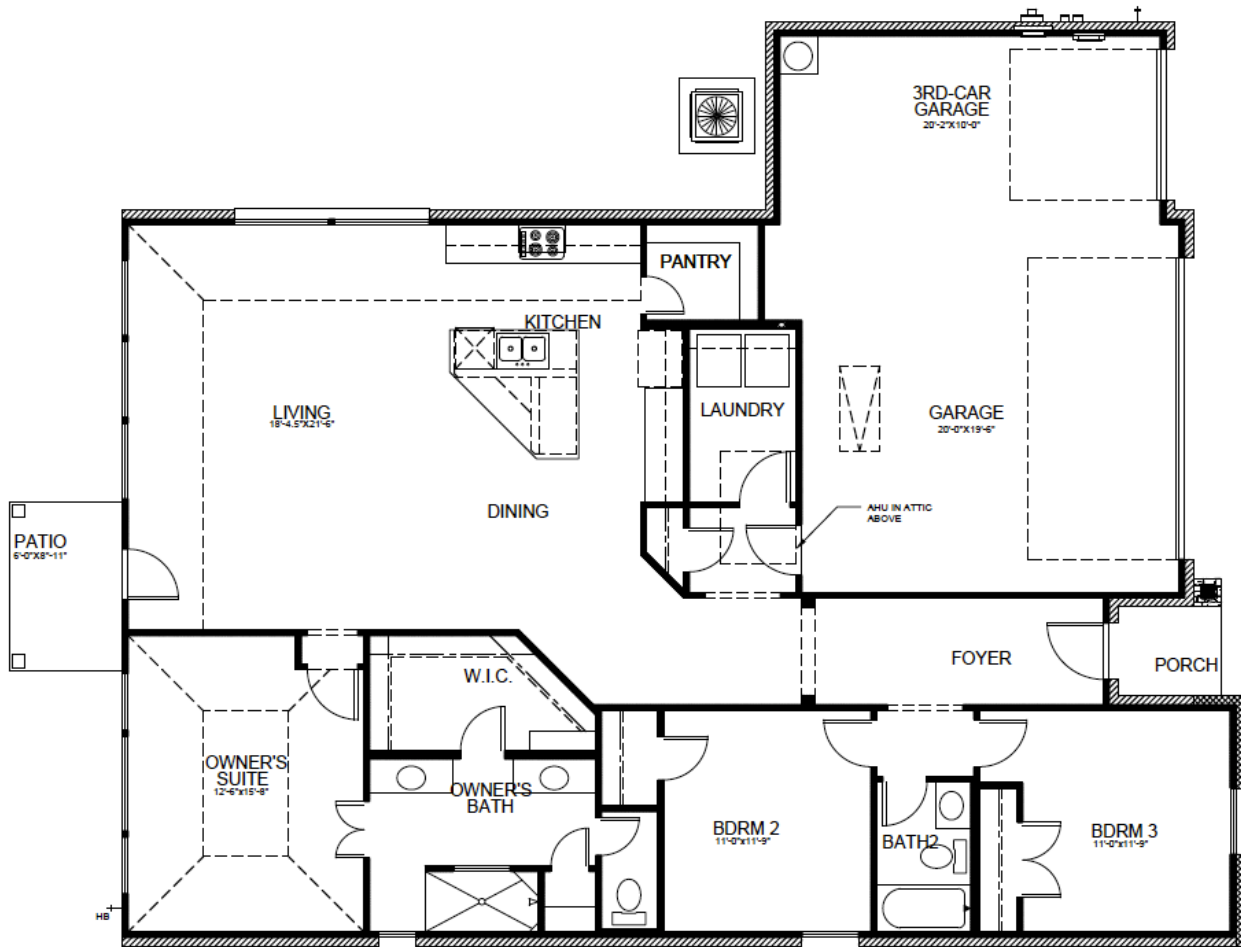

FLOORPLAN

2032 Pacific Ave Avenue - Wade II A

Main Floor