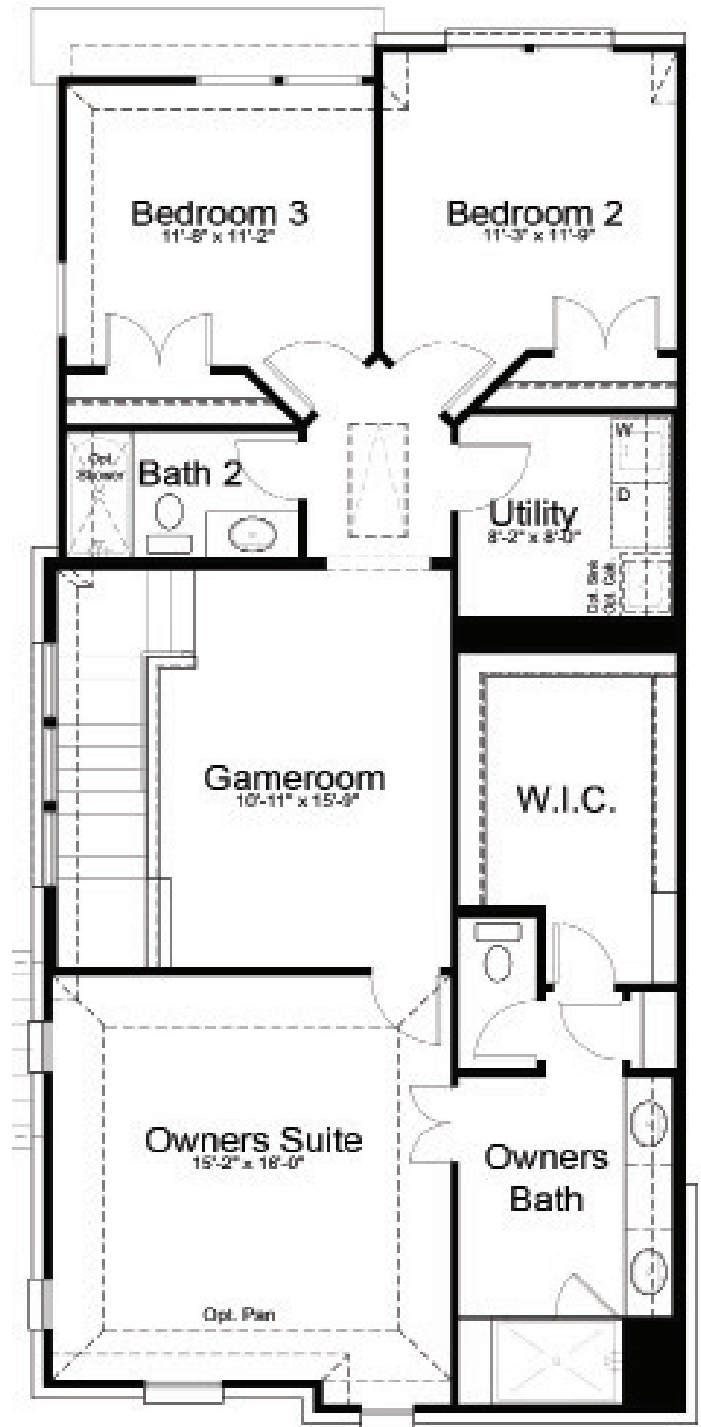

WARWICK

2 Story · 2,069 SQFT · 3 Bed / 2.5 Bath · 2-Car-Garage

*Shown with optional features; see Community Sales Manager for more details.

#2516

STACY GREEN TOWNHOMES · 972.535.2513 · 1957 SWEETWATER DRIVE, ALLEN, TX 75013 · cambridgehomes.com

2 Story · 2,069 SQFT · 3 Bed / 2.5 Bath · 2-Car-Garage

Main Floor

Upper Floor