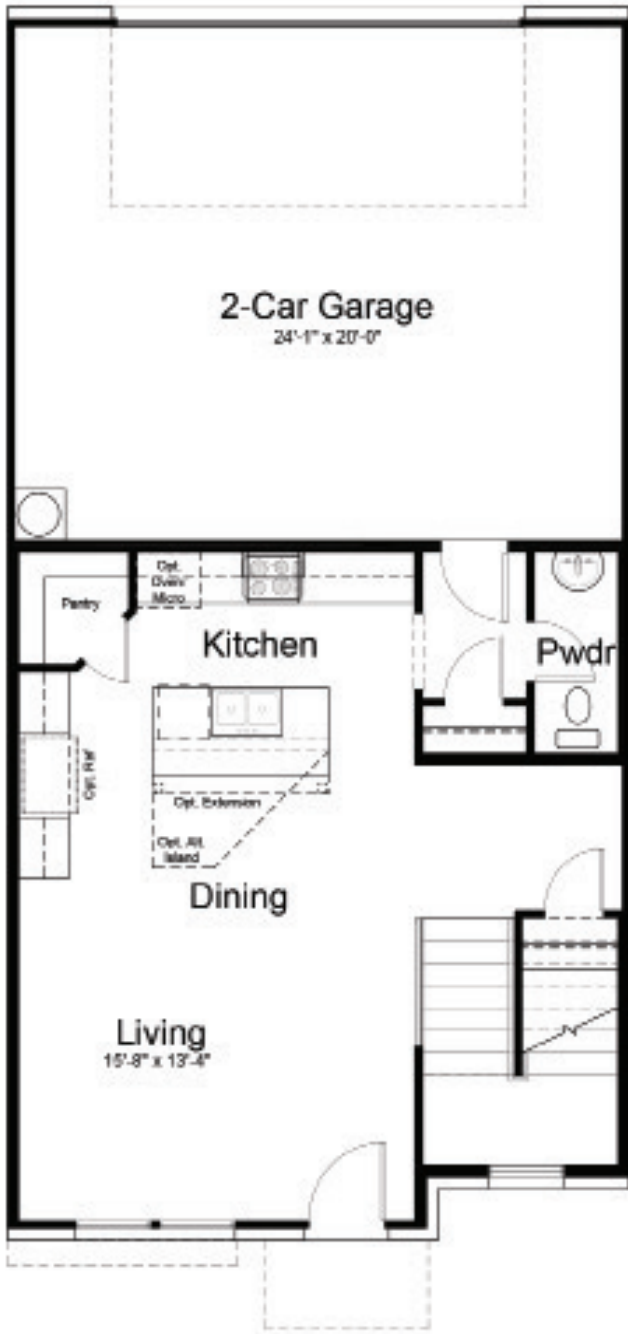

BROOKS

2 Story · 1,587 SQFT · 2 Bed / 2.5 Bath · 2-Car-Garage

*Shown with optional features; see Community Sales Manager for more details.

#2512

STACY GREEN TOWNHOMES · 972.535.2513 · 1957 SWEETWATER DRIVE, ALLEN, TX 75013 · cambridgehomes.com

2 Story · 1,587 SQFT · 2 Bed / 2.5 Bath · 2-Car-Garage

Main Floor

Upper Floor