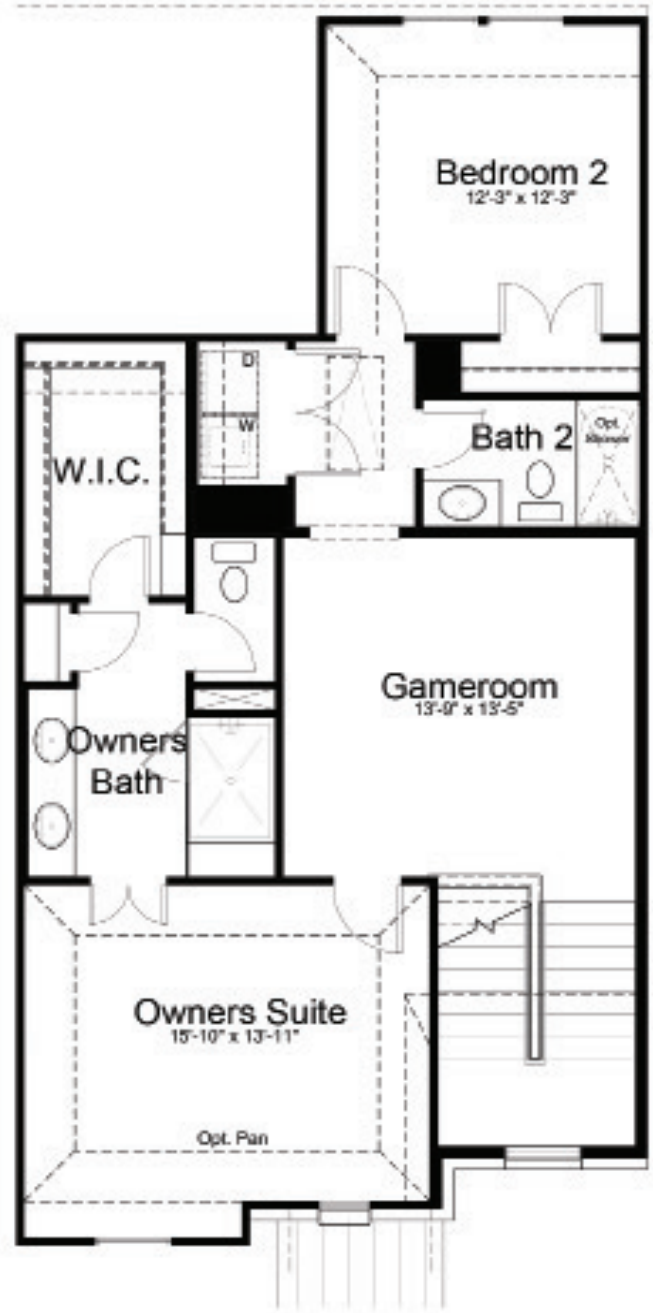

BROOKS

2 Story · 1,587 SQFT · 2 Bed / 2.5 Bath · 2-Car-Garage

*Shown with optional features; see Community Sales Manager for more details.

#2512

STACY GREEN TOWNHOMES · 972.535.2513 · 1957 SWEETWATER DRIVE, ALLEN, TX 75013 · cambridgehomes.com

2 Story · 1,587 SQFT · 2 Bed / 2.5 Bath · 2-Car-Garage

Main Floor

Upper Floor