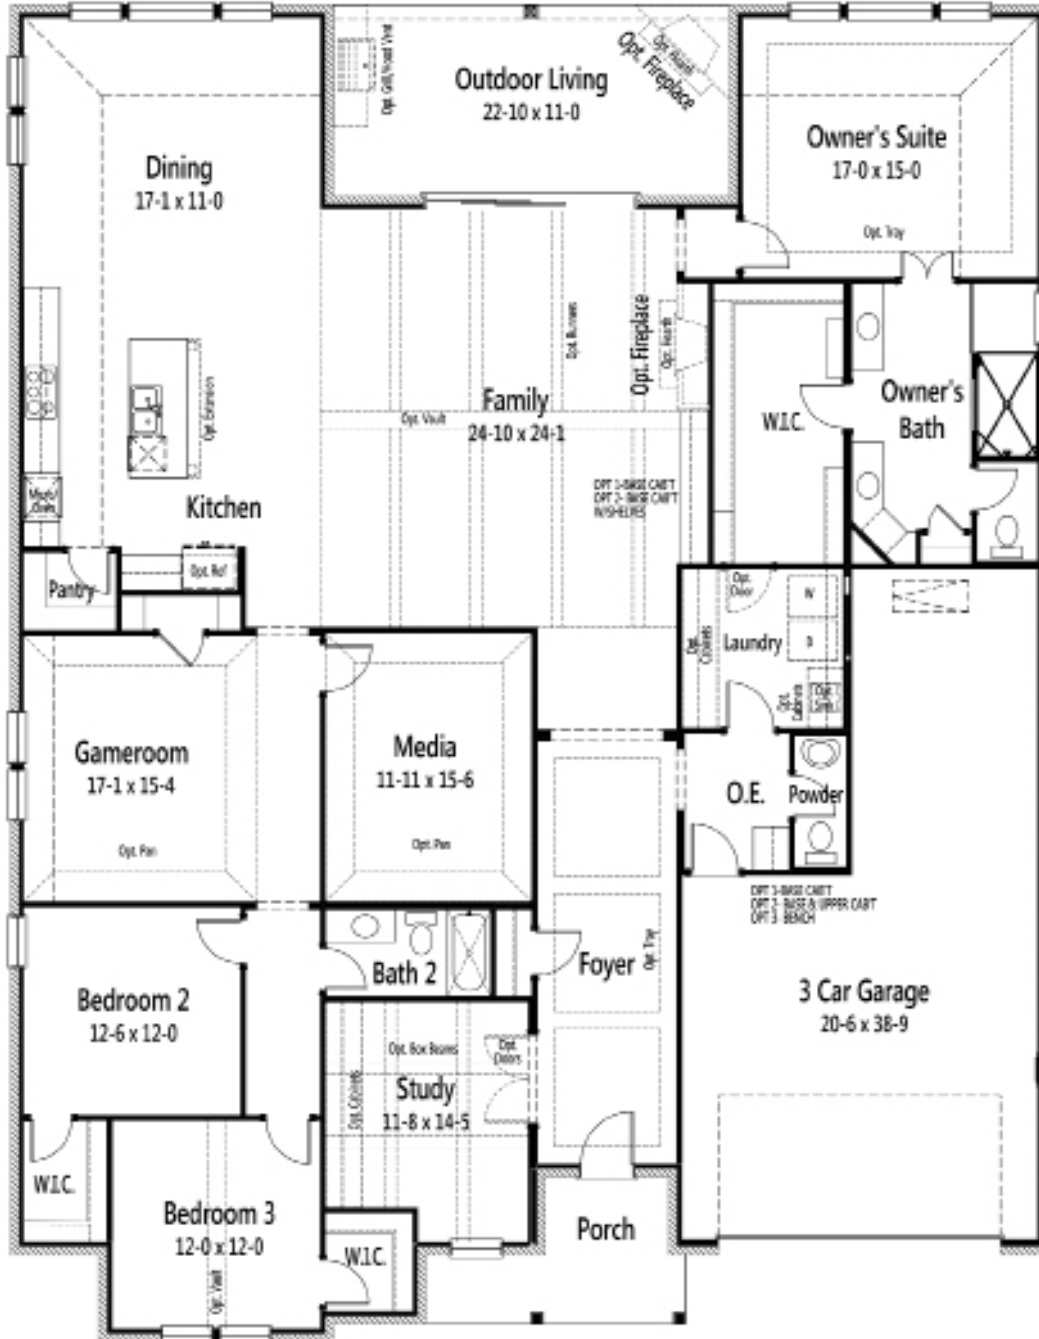

### INCLUDED FEATURES

- Tray ceiling at foyer
- 3 panel sliders in the family room
- Upgraded metal roof at front porch
- Door from owner's closet to laundry room
- Vaulted ceiling at family room
- Upgraded kitchen cabinets & countertops
- Fireplace and upgraded surround
- Upgraded wood flooring

# 14219 Colt Chase Road

Armstrong - ~~\$557,518~~ **\$539,900!**

3,445 SQFT 1 Story · 3 Bedrooms · 2.5 Baths · Study · Media · Game · 3-Car-Tandem-Garage

MAIN FLOOR ELEVATION B

COMMUNITY CONTACT · Ryan Dealey · 972.353.2538 · Ryan.Dealey@CambridgeHomes.com