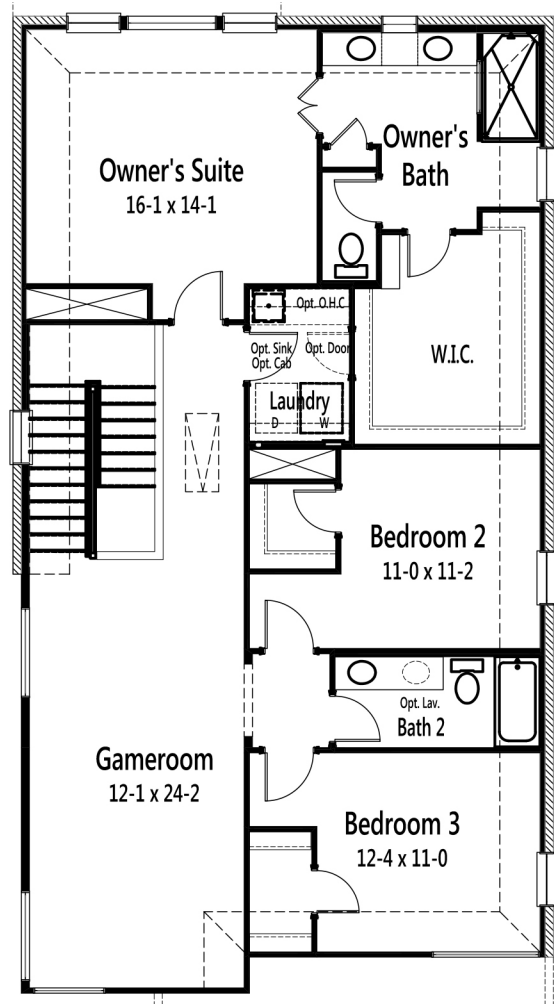

521 Bramante Drive

Jameson A - \$449,334

2,582 SQFT 2 Story - 3 Bedrooms - 2.5 Baths - Game Room - 3-Car-Tandem-Garage

INCLUDED FEATURES

- Quartz Countertops in Kitchen
- Extended Kitchen Island
- Metal Roof at Front of Home
- Modern Interior and Exterior
- Home Backs to Pittman Creek

2,582 SQFT 2 Story - 3 Bedrooms - 2.5 Baths - Game Room - 3-Car-Tandem-Garage

MAIN FLOOR

UPPER FLOOR