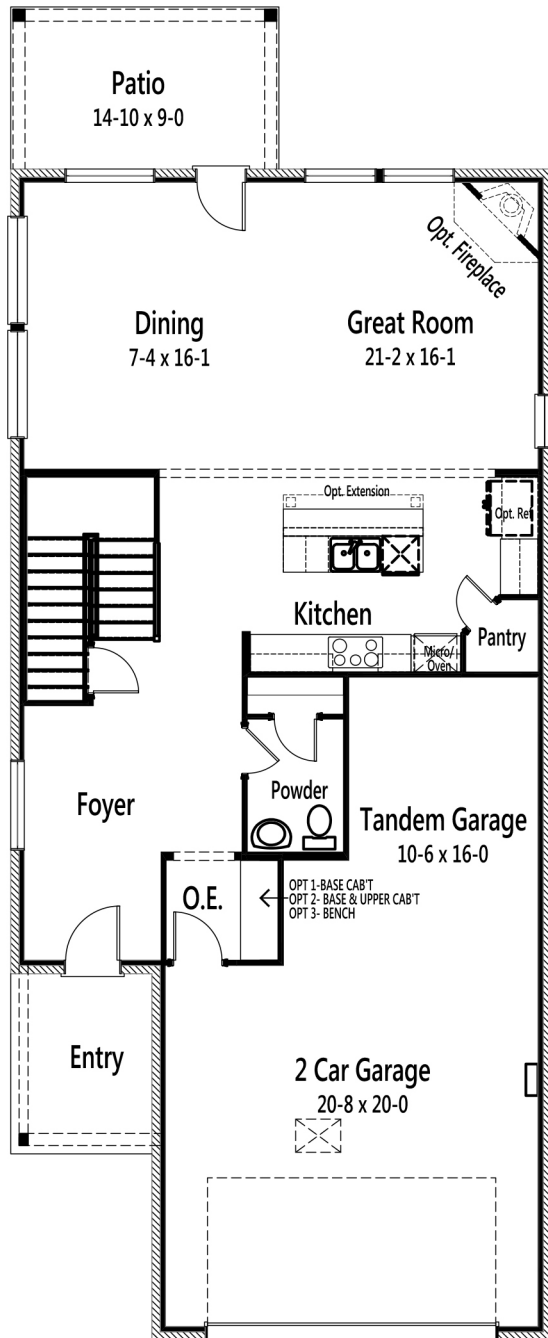

521 Bramante Drive

Jameson A - \$449,334

2,582 SQFT 2 Story - 3 Bedrooms - 2.5 Baths - Game Room - 3-Car-Tandem-Garage

INCLUDED FEATURES

- Quartz Countertops in Kitchen
- Extended Kitchen Island
- Metal Roof at Front of Home
- Modern Interior and Exterior
- Home Backs to Pittman Creek

2,582 SQFT 2 Story - 3 Bedrooms - 2.5 Baths - Game Room - 3-Car-Tandem-Garage

MAIN FLOOR

UPPER FLOOR